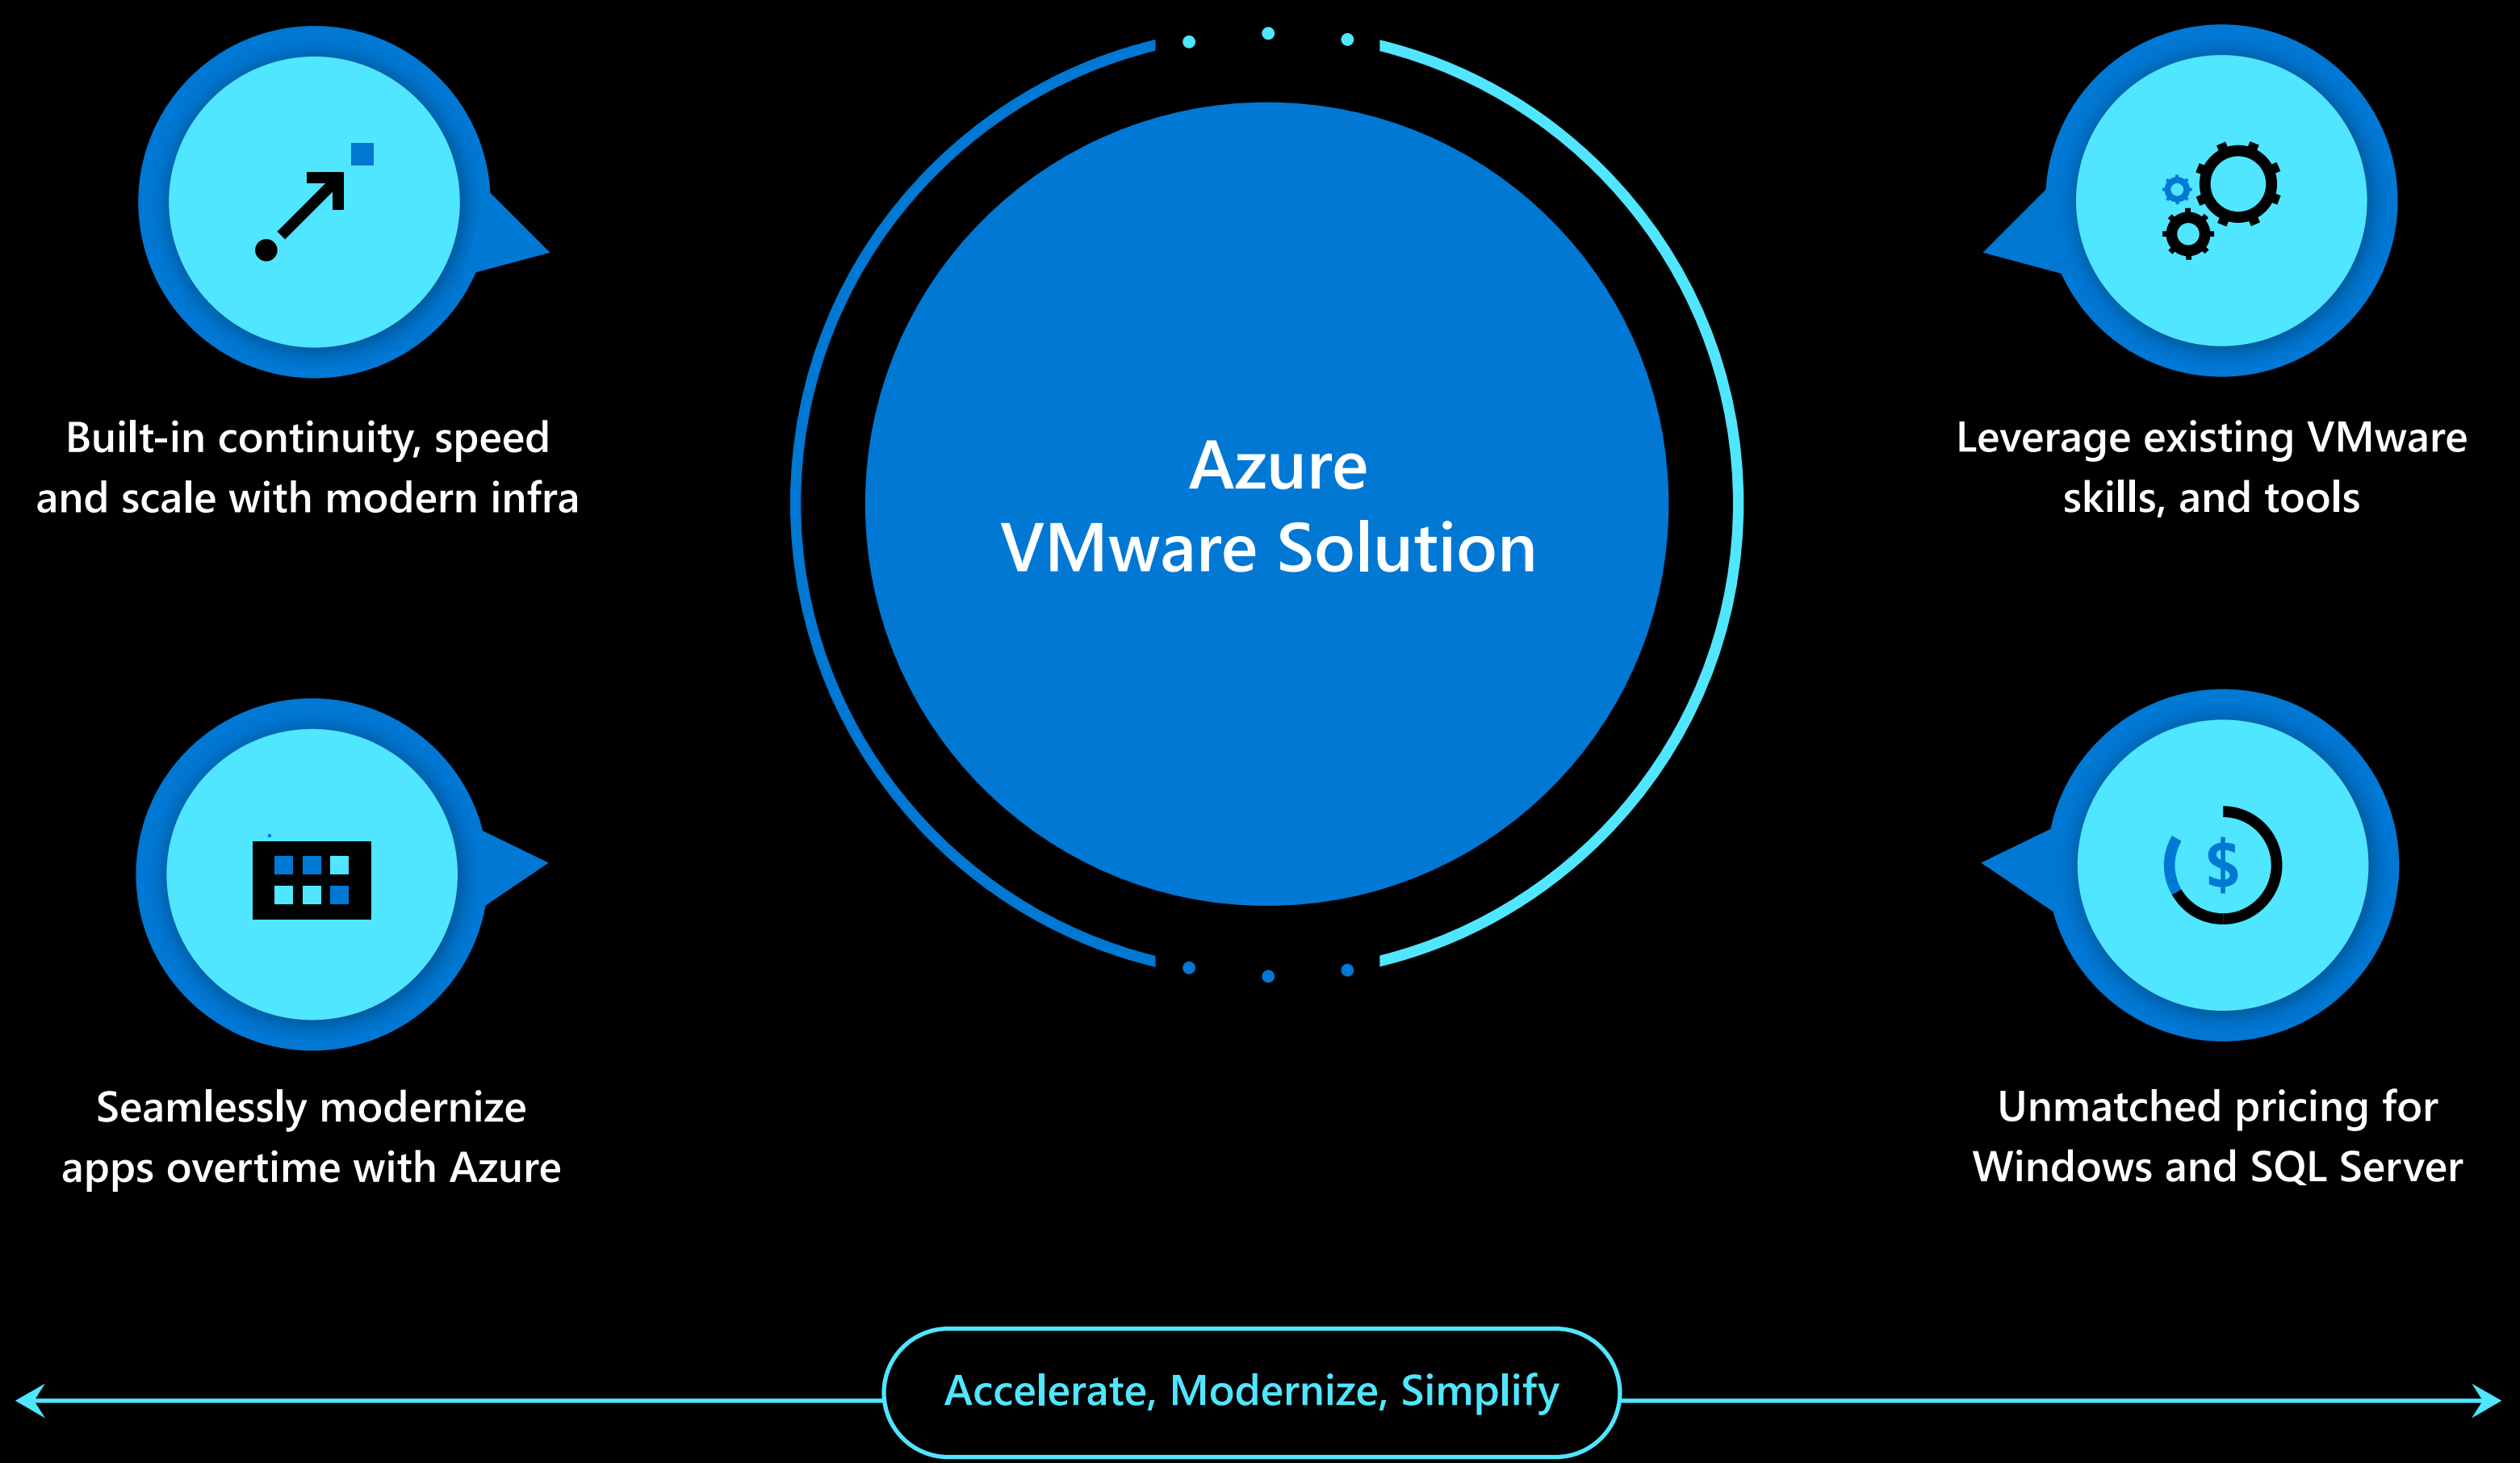

What is Azure VMware Solution?

- It is a comprehensive VMware environment on dedicated Azure infrastructure. Built by Microsoft and VMware.
- It runs your VMware workloads natively on Azure, supported and operated by Microsoft.
- It allows you to manage, and secure applications across VMware environments and Microsoft Azure with a consistent operating framework.

Cloud Migration Strategies:

Leveraging a TOGETHER strategy

Migrate and Extend VMware workloads to the cloud

Azure VMware Solution common use cases