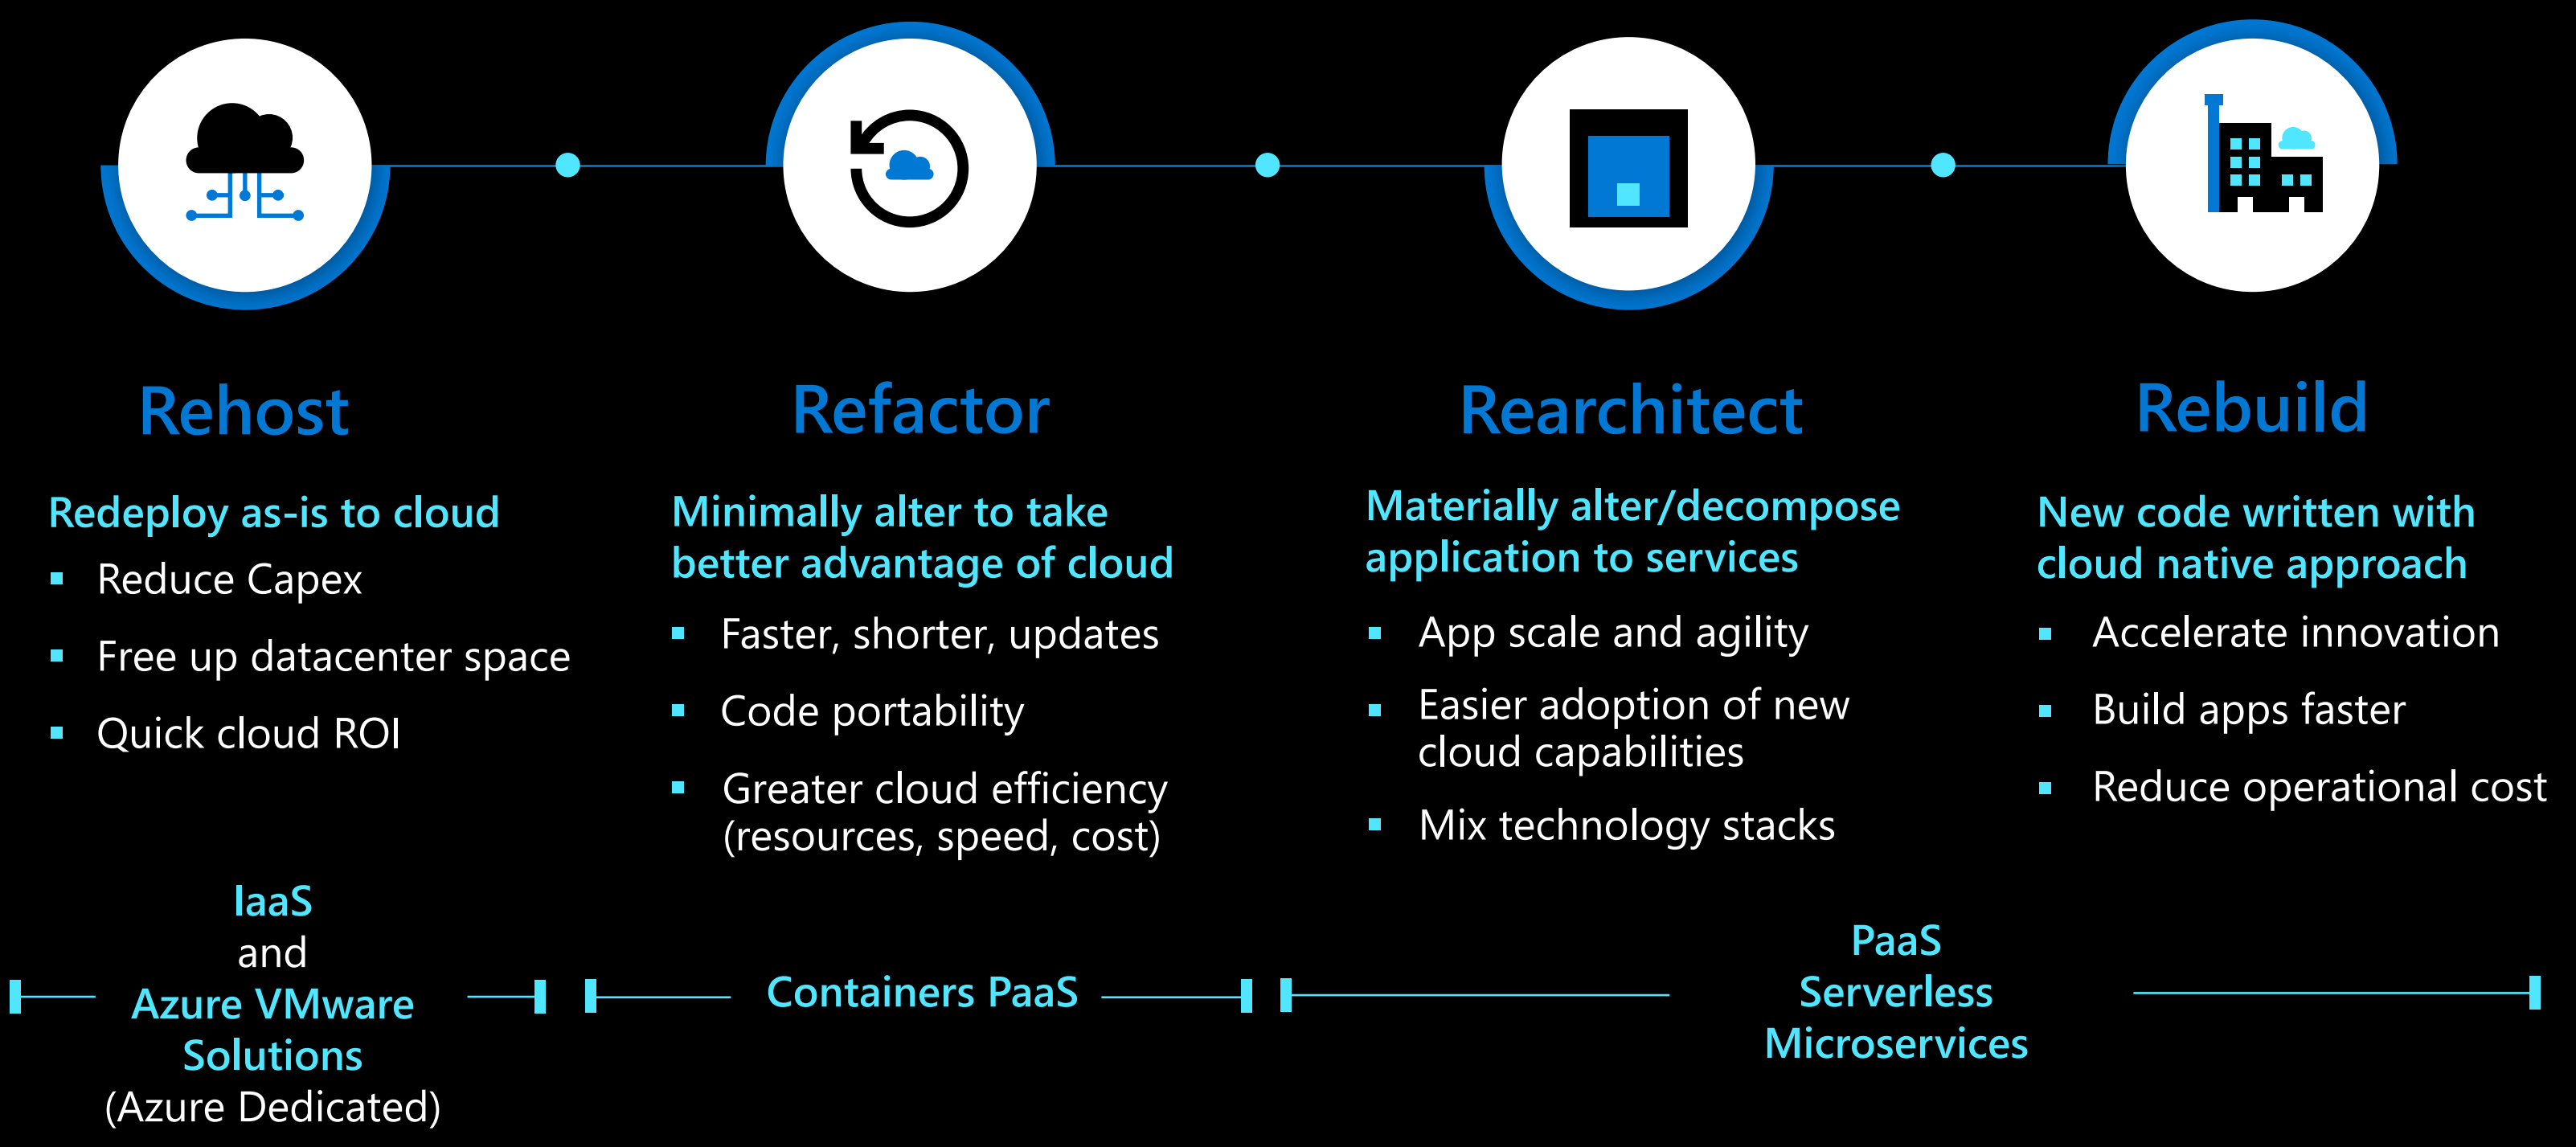

What is Azure VMware Solution?

- It is a comprehensive VMware environment on dedicated Azure infrastructure. Built by Microsoft and VMware.
- It runs your VMware workloads natively on Azure, supported and operated by Microsoft.
- It allows you to manage, and secure applications across VMware environments and Microsoft Azure with a consistent operating framework.

Cloud Migration Strategies:

Leveraging a TOGETHER strategy

Migrate and Extend VMware workloads to the cloud

Azure VMware Solution common use cases