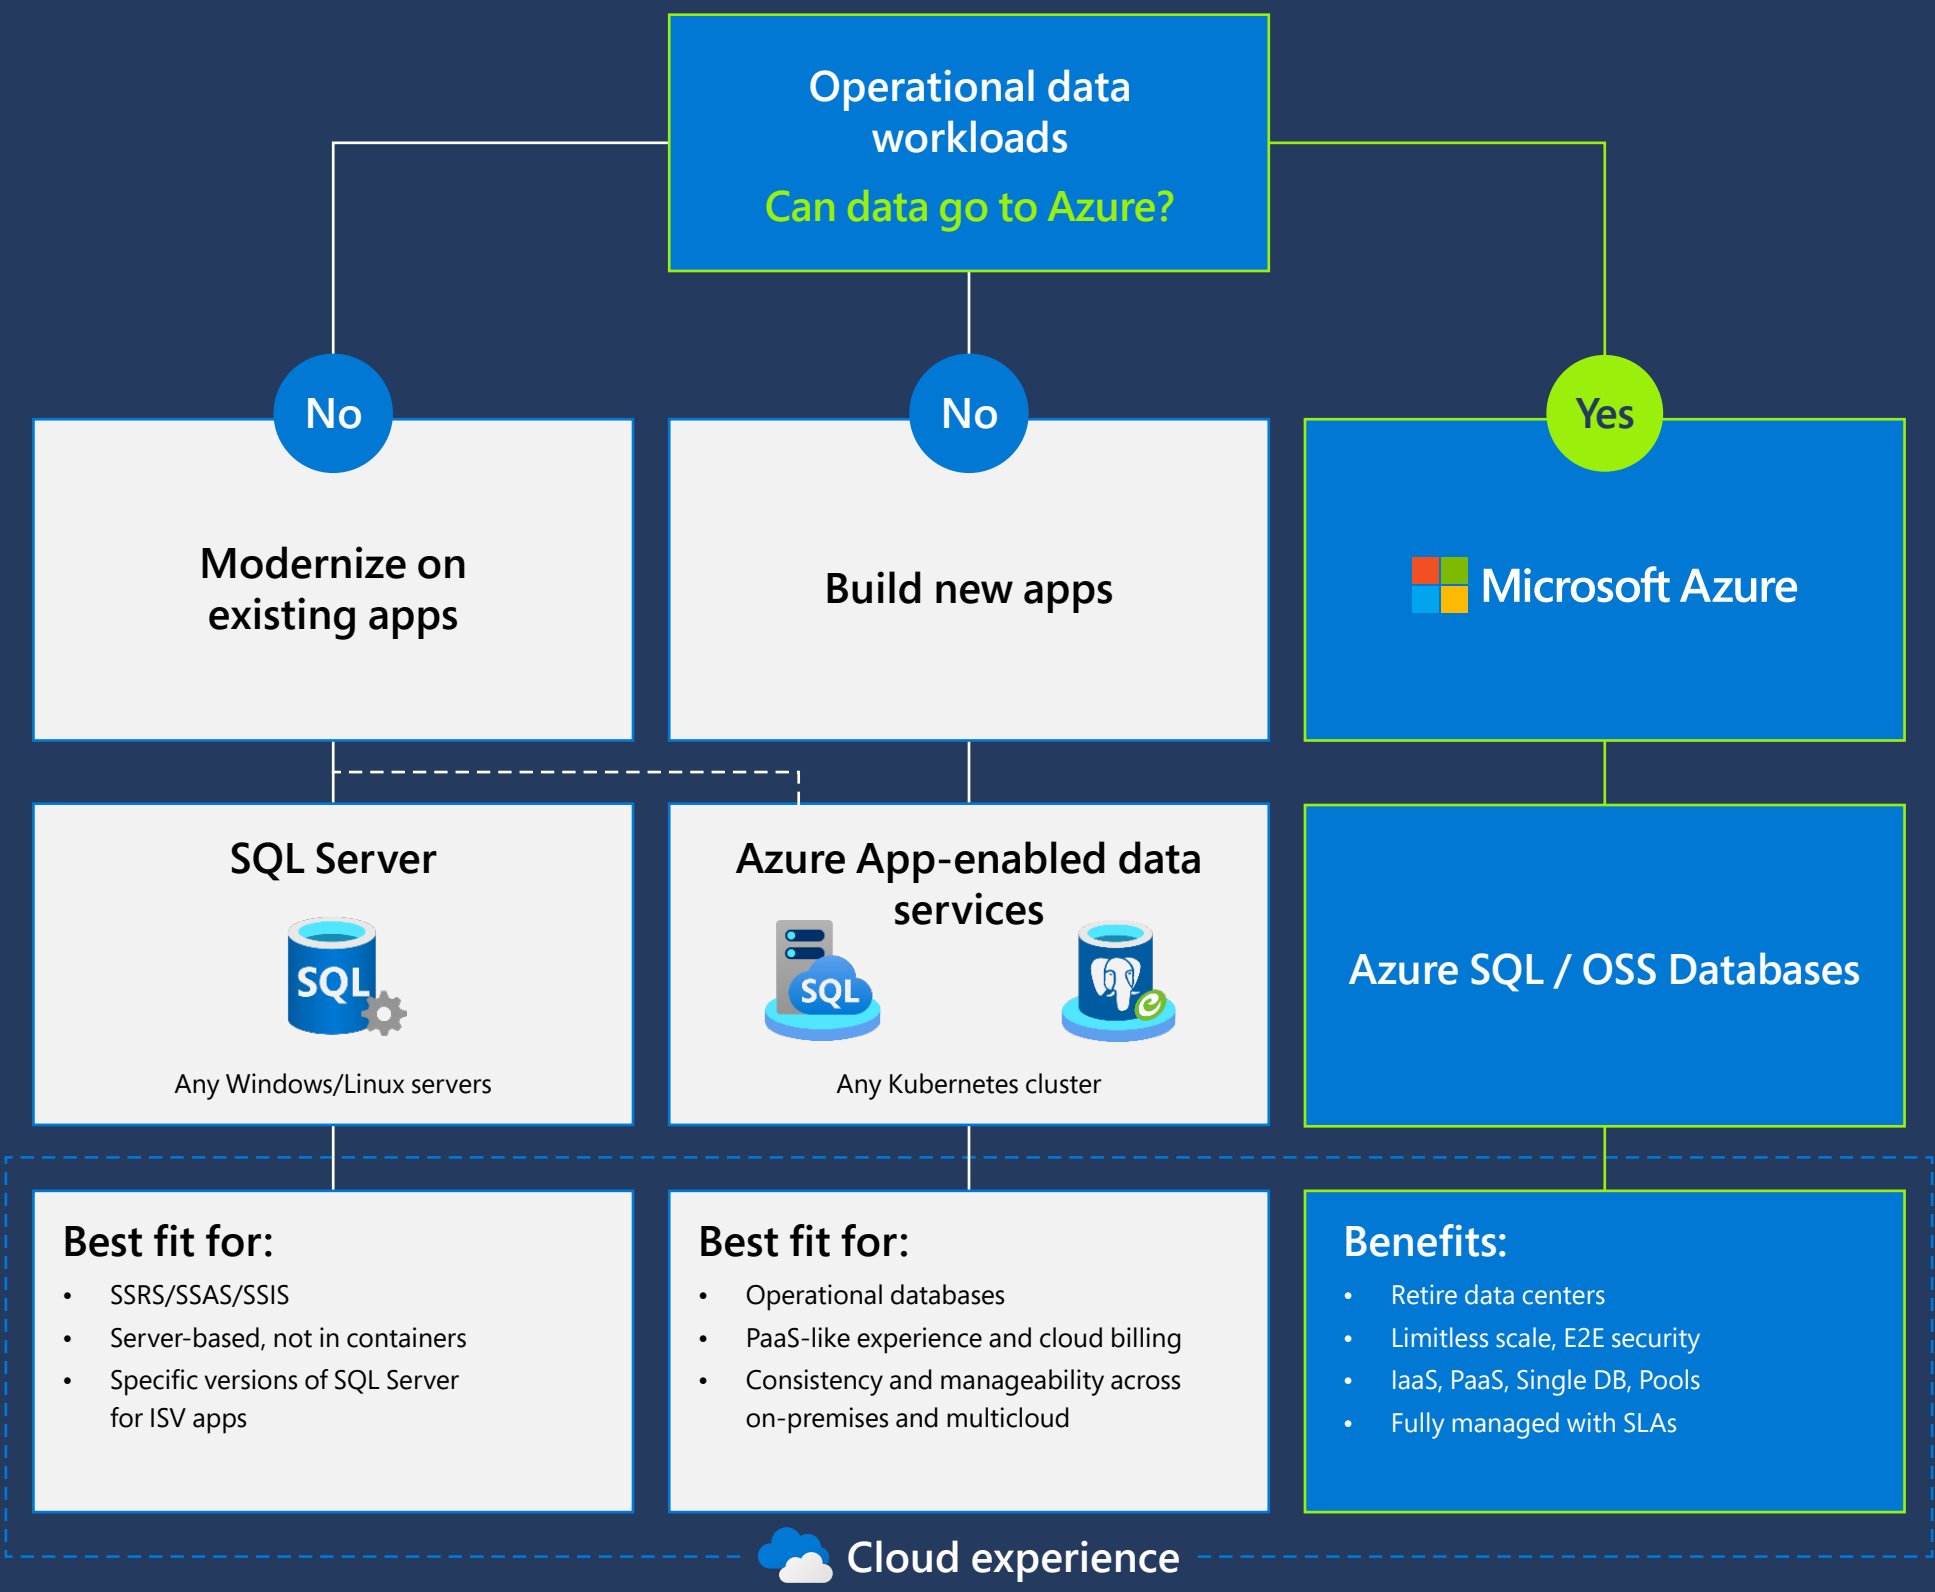

Find the right path for your data

Azure App-enabled data services gives you more options for your data workloads

Better cost efficiency

Cost efficiency from automation and better resource use

☐ Not provided by Microsoft
☒ Traditional Licensing
☒ Cloud Billing